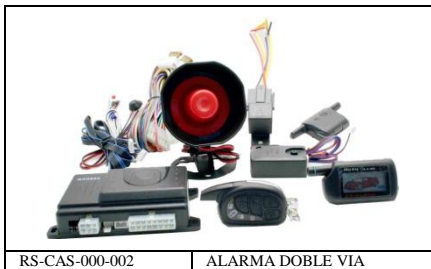

ALARMA

55 VARIAS MARCAS

CH368FOOT ALARMA REVERSA SONIDO FUTBOOL

163 VARIAS MARCAS

AAA ALARMA ANTI-ASALTO

215 RISING

RS-CAS-000-002 ALARMA DOBLE VIA

249 AREMY

41-720C ALARMA REVERSA S/P TIPO POLLAK

AR-368A ALARMA REVERSA MICROSIRENA
AR-368B ALARMA REVERSA LAMBADA
AR-368C ALARMA REVERSA BIP BIP

269 AUTOELECTRICA

03914 ALARMA REVERSA S/P 12/24V

03946 ALARMA REVERSA PARLANTE =11-SPL601

314 AUDIO Y VIDEO

SR-5200 ALARMA SPIDER TAPA DESLIZABLE (PLATINUM SERIES)

SR-5300 ALARMA SPIDER TAPA DESLIZABLE (PLATINUM SERIES)

SR-5400 ALARMA SPIDER TAPA DESLIZABLE (PLATINUM SERIES)

SR-5500 ALARMA SPIDER TAPA DESLIZABLE (PLATINUM SERIES)